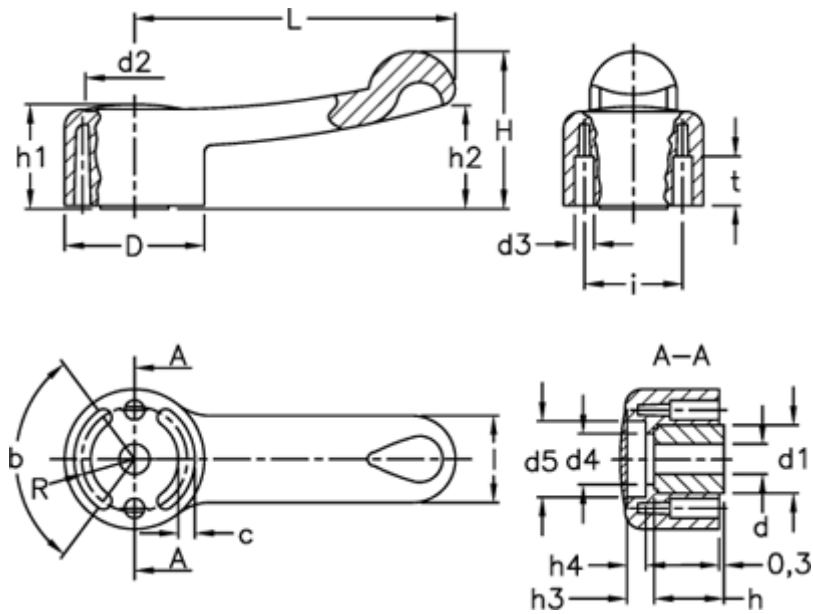

Article number: 23052121315
 Description: E+G Control lever
 ELC.85-A8-C5 light-blue

Measures

b (degrees)	= 125 +/-1	d H7	= 8	l	= 23
c	= 4.3	H	= 41	L	= 85
D	= 37	h	= 17.5	R	= 13.8
d1	= 18	h1	= 27	t	= 12.5
d2	= 26.0	h2	= 27		
d3	= 5	h3	= 7.5		
d4	= 13.5	h4	= 5		
d5	= 20.0	i	= 26		